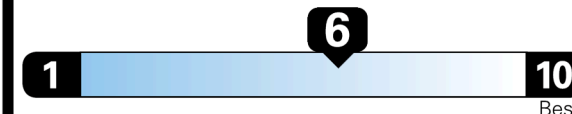

EPA DOT Fuel Economy and Environment

Gasoline Vehicle

Fuel Economy

32 MPG
combined city/hwy

28 MPG
city

38 MPG
highway

3.1 gallons per 100 miles

Large Cars range from 14 to 146 MPG. The best vehicle rates 146 MPGe.

You save $750

in fuel costs over 5 years compared to the average new vehicle.

Annual fuel cost $1,550

Fuel Economy & Greenhouse Gas Rating (tailpipe only)

This vehicle emits 281 grams CO₂ per mile. The best emits 0 grams per mile (tailpipe only). Producing and distributing fuel also create emissions; learn more at fueleconomy.gov.

Smog Rating (tailpipe only)